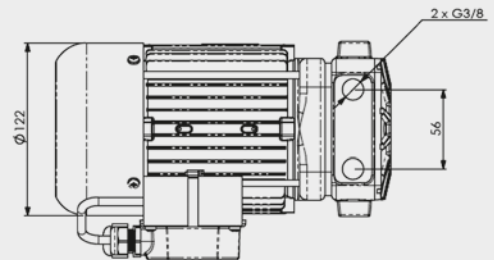

VD 3

VD 6

VD 8

***Dry Rotary Vane
Vacuum Pumps***

***Technical data
and parts lists***

Publication Number:
RDT 4969.P1 May 2021

Technical data and parts lists
ENG

Weight and dimensions

VD 3

weight [single-phase] 5,5 kg
weight [three-phase] 4,9 kg

VD 6

weight [single-phase] 7,8 kg
weight [three-phase] 7,2 kg

VD 8

weight [single phase] 8,3 kg
weight [three-phase] 7,7 kg

		VD 3	VD 6	VD 8				
Nominal capacity Portata nominale Nennsaugvermögen Caudal nominal Débit nominal	50 Hz		6	8				
	m ³ /h	3						
		60 Hz		7.2	9.6			
Vacuum (Abs) Vuoto (Assoluto) Vakuum (abs.) Presión final (absoluta) Vide (absolu)	mbar	< 150 (<120*)	< 150 (<120*)	< 150 (<120*)				
		Voltage Tensione Spannung Voltaje Tension	v	110/230 AC	110/230 AC	110/230 AC		
				Motor power Potenza motore Motorleistung Potencia motor Puissance du moteur	W	120	250	250
						Dimensions Dimensioni Abmessungen Dimensiones Dimensions	mm	50 Hz ~ 3
w	108	158	158					
h	124	124	124					
Total weight Peso totale Gesamtgewicht Peso total Poids total	kg	~ 3	4.9	7.2	7.7			

No.	Parts Name	VD 3		VD 6 - VD 8	
		Standard	Vacuum sealed	Standard	Vacuum sealed
		Quantity Required			
1	Motor	1	1	1	1
3	Motor flange	1	1	1	1
4	Seal ring	-	1	-	1
5	Capacitor (single-phase version)	1	1	1	1
6	OR	-	1	-	1
7	Pump body	1	1	1	1
8	OR	-	1	-	1
9	Rotor	1	1	1	1
10	Vane	3	3	3	3
11	External side cover	1	1	1	1
12	External cover Hex. screw	3	3	4	4
13	Lock washer	3	3	4	4
14	Pump body Hex screw	1	1	1	1
15	1/8" Plug	2	2	-	-
16	1/8" Washer	2	2	-	-
17	Seeger	1	1	1	1
18	Stainless steel suction filter	1	1	1	1
19	3/8" Washer	-	-	2	2
20	3/8" Plug	-	-	2	2
21	Washer	-	-	4	4
OPTIONAL	Silencer	1	1	1	1