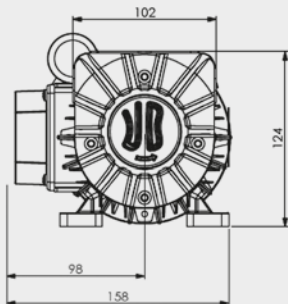

VD 3

VD 6

VD 8

***Dry Rotary Vane
Vacuum Pumps***

***Technical data
and parts lists***

Publication Number:
RDT 4969.P1 May 2021

Technical data and parts lists
ENG

Weight and dimensions

VD 3

weight [single-phase] 5,5 kg
weight [three-phase] 4,9 kg

VD 6

weight [single-phase] 7,8 kg
weight [three-phase] 7,2 kg

VD 8

weight [single phase] 8,3 kg
weight [three-phase] 7,7 kg

		VD 3	VD 6	VD 8				
Nominal capacity Portata nominale Nennsaugvermögen Caudal nominal Débit nominal	50 Hz		6	8				
	m ³ /h	3						
		60 Hz		7.2	9.6			
Vacuum (Abs) Vuoto (Assoluto) Vakuum (abs.) Presión final (absoluta) Vide (absolu)	mbar	< 150 (<120*)	< 150 (<120*)	< 150 (<120*)				
		Voltage Tensione Spannung Voltaje Tension	v	110/230 AC	110/230 AC	110/230 AC		
				Motor power Potenza motore Motorleistung Potencia motor Puissance du moteur	W	120	250	250
						Dimensions Dimensioni Abmessungen Dimensiones Dimensions	mm	50 Hz ~ 3
w	108	158	158					
h	124	124	124					
Total weight Peso totale Gesamtgewicht Peso total Poids total	kg	~ 3	4.9	7.2	7.7			

No.	Parts Name	VD 3		VD 6 - VD 8	
		Standard	Vacuum sealed	Standard	Vacuum sealed
		Quantity Required			
1	Motor	1	1	1	1
3	Motor flange	1	1	1	1
4	Seal ring	-	1	-	1
5	Capacitor (single-phase version)	1	1	1	1
6	OR	-	1	-	1
7	Pump body	1	1	1	1
8	OR	-	1	-	1
9	Rotor	1	1	1	1
10	Vane	3	3	3	3
11	External side cover	1	1	1	1
12	External cover Hex. screw	3	3	4	4
13	Lock washer	3	3	4	4
14	Pump body Hex screw	1	1	1	1
15	1/8" Plug	2	2	-	-
16	1/8" Washer	2	2	-	-
17	Seeger	1	1	1	1
18	Stainless steel suction filter	1	1	1	1
19	3/8" Washer	-	-	2	2
20	3/8" Plug	-	-	2	2
21	Washer	-	-	4	4
OPTIONAL	Silencer	1	1	1	1