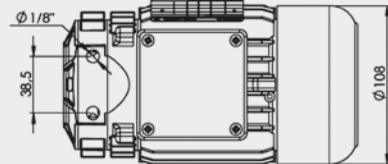

VD 3

VD 6

VD 8

***Dry Rotary Vane
Vacuum Pumps***

***Technical data
and parts lists***

Publication Number:
RDT 4969.P1 May 2021

Technical data and parts lists
ENG

Weight and dimensions

VD 3

weight [single-phase] 5,5 kg
weight [three-phase] 4,9 kg

VD 6

weight [single-phase] 7,8 kg
weight [three-phase] 7,2 kg

VD 8

weight [single phase] 8,3 kg
weight [three-phase] 7,7 kg

		VD 3	VD 6	VD 8				
Nominal capacity Portata nominale Nennsaugvermögen Caudal nominal Débit nominal	50 Hz		6	8				
	m ³ /h	3						
		60 Hz		7.2	9.6			
Vacuum (Abs) Vuoto (Assoluto) Vakuum (abs.) Presión final (absoluta) Vide (absolu)	mbar	< 150 (<120*)	< 150 (<120*)	< 150 (<120*)				
		Voltage Tensione Spannung Voltaje Tension	v	110/230 AC	110/230 AC	110/230 AC		
				Motor power Potenza motore Motorleistung Potencia motor Puissance du moteur	W	120	250	250
						Dimensions Dimensioni Abmessungen Dimensiones Dimensions	mm	50 Hz ~ 3
w	108	158	158					
h	124	124	124					
Total weight Peso totale Gesamtgewicht Peso total Poids total	kg	~ 3	4.9	7.2	7.7			

No.	Parts Name	VD 3		VD 6 - VD 8	
		Standard	Vacuum sealed	Standard	Vacuum sealed
		Quantity Required			
1	Motor	1	1	1	1
3	Motor flange	1	1	1	1
4	Seal ring	-	1	-	1
5	Capacitor (single-phase version)	1	1	1	1
6	OR	-	1	-	1
7	Pump body	1	1	1	1
8	OR	-	1	-	1
9	Rotor	1	1	1	1
10	Vane	3	3	3	3
11	External side cover	1	1	1	1
12	External cover Hex. screw	3	3	4	4
13	Lock washer	3	3	4	4
14	Pump body Hex screw	1	1	1	1
15	1/8" Plug	2	2	-	-
16	1/8" Washer	2	2	-	-
17	Seeger	1	1	1	1
18	Stainless steel suction filter	1	1	1	1
19	3/8" Washer	-	-	2	2
20	3/8" Plug	-	-	2	2
21	Washer	-	-	4	4
OPTIONAL	Silencer	1	1	1	1