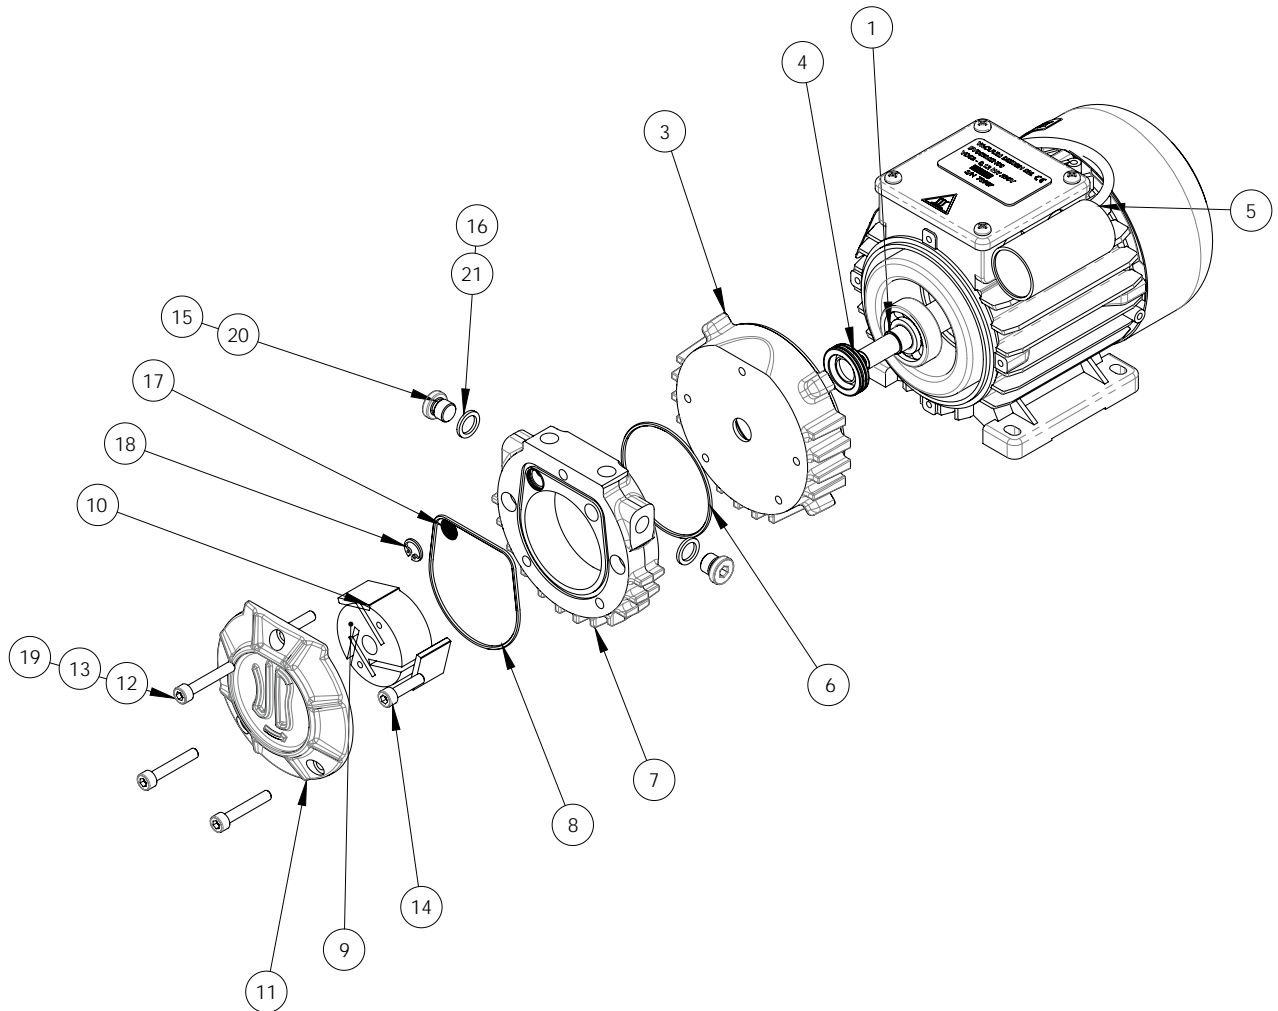

Technical data and parts lists
ENG

VD 3 - VD 6 - VD 8

VD 3 - VD 6 - VD 8

No.	Parts Name	VD 3		VD 6 - VD 8	
		Standard	Vacuum sealed	Standard	Vacuum sealed
		Quantity Required			
1	Motor	1	1	1	1
3	Motor flange	1	1	1	1
4	Seal ring	-	1	-	1
5	Capacitor (single-phase version)	1	1	1	1
6	OR	-	1	-	1
7	Pump body	1	1	1	1
8	OR	-	1	-	1
9	Rotor	1	1	1	1
10	Vane	3	3	3	3
11	External side cover	1	1	1	1
12	External cover Hex. screw	3	3	4	4
13	Lock washer	3	3	4	4
14	Pump body Hex screw	1	1	1	1
15	1/8" Plug	2	2	-	-
16	1/8" Washer	2	2	-	-
17	Seeger	1	1	1	1
18	Stainless steel suction filter	1	1	1	1
19	3/8" Washer	-	-	2	2
20	3/8" Plug	-	-	2	2
21	Washer	-	-	4	4
OPTIONAL	Silencer	1	1	1	1