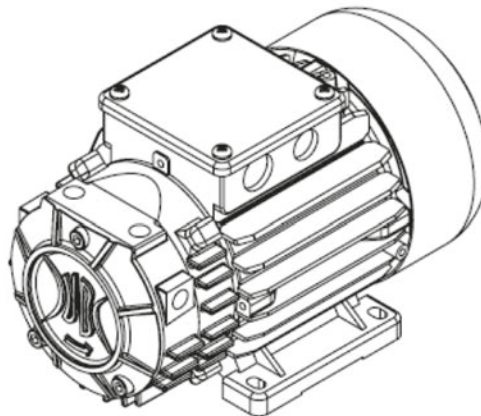

VD 3

VD 6

VD 8

***Dry Rotary Vane
Vacuum Pumps***

***Technical data
and parts lists***

Publication Number:
RDT 4969.P1 May 2021

Technical data and parts lists
ENG

Weight and dimensions

VD 3

weight [single-phase] 5,5 kg
weight [three-phase] 4,9 kg

VD 6

weight [single-phase] 7,8 kg
weight [three-phase] 7,2 kg

VD 8

weight [single phase] 8,3 kg
weight [three-phase] 7,7 kg

		VD 3	VD 6	VD 8				
Nominal capacity Portata nominale Nennsaugvermögen Caudal nominal Débit nominal	50 Hz		6	8				
	m ³ /h	3						
		60 Hz		7.2	9.6			
Vacuum (Abs) Vuoto (Assoluto) Vakuum (abs.) Presión final (absoluta) Vide (absolu)	mbar	< 150 (<120*)	< 150 (<120*)	< 150 (<120*)				
		Voltage Tensione Spannung Voltaje Tension	v	110/230 AC	110/230 AC	110/230 AC		
				Motor power Potenza motore Motorleistung Potencia motor Puissance du moteur	W	120	250	250
						Dimensions Dimensioni Abmessungen Dimensiones Dimensions	mm	50 Hz ~ 3
w	108	158	158					
h	124	124	124					
Total weight Peso totale Gesamtgewicht Peso total Poids total	kg	~ 3	4.9	7.2	7.7			

No.	Parts Name	VD 3		VD 6 - VD 8	
		Standard	Vacuum sealed	Standard	Vacuum sealed
		Quantity Required			
1	Motor	1	1	1	1
3	Motor flange	1	1	1	1
4	Seal ring	-	1	-	1
5	Capacitor (single-phase version)	1	1	1	1
6	OR	-	1	-	1
7	Pump body	1	1	1	1
8	OR	-	1	-	1
9	Rotor	1	1	1	1
10	Vane	3	3	3	3
11	External side cover	1	1	1	1
12	External cover Hex. screw	3	3	4	4
13	Lock washer	3	3	4	4
14	Pump body Hex screw	1	1	1	1
15	1/8" Plug	2	2	-	-
16	1/8" Washer	2	2	-	-
17	Seeger	1	1	1	1
18	Stainless steel suction filter	1	1	1	1
19	3/8" Washer	-	-	2	2
20	3/8" Plug	-	-	2	2
21	Washer	-	-	4	4
OPTIONAL	Silencer	1	1	1	1