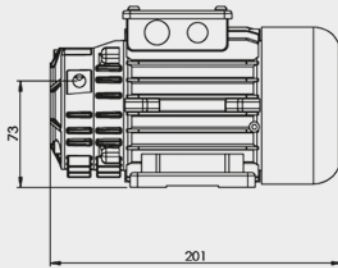

VD 3

VD 6

VD 8

***Dry Rotary Vane
Vacuum Pumps***

***Technical data
and parts lists***

Publication Number:
RDT 4969.P1 May 2021

Technical data and parts lists
ENG

Weight and dimensions

VD 3

weight [single-phase] 5,5 kg
weight [three-phase] 4,9 kg

VD 6

weight [single-phase] 7,8 kg
weight [three-phase] 7,2 kg

VD 8

weight [single phase] 8,3 kg
weight [three-phase] 7,7 kg

		VD 3	VD 6	VD 8				
Nominal capacity Portata nominale Nennsaugvermögen Caudal nominal Débit nominal	50 Hz		6	8				
	m ³ /h	3						
		60 Hz		7.2	9.6			
Vacuum (Abs) Vuoto (Assoluto) Vakuum (abs.) Presión final (absoluta) Vide (absolu)	mbar	< 150 (<120*)	< 150 (<120*)	< 150 (<120*)				
		Voltage Tensione Spannung Voltaje Tension	v	110/230 AC	110/230 AC	110/230 AC		
				Motor power Potenza motore Motorleistung Potencia motor Puissance du moteur	W	120	250	250
						Dimensions Dimensioni Abmessungen Dimensiones Dimensions	mm	50 Hz ~ 3
w	108	158	158					
h	124	124	124					
Total weight Peso totale Gesamtgewicht Peso total Poids total	kg	~ 3	4.9	7.2	7.7			

No.	Parts Name	VD 3		VD 6 - VD 8	
		Standard	Vacuum sealed	Standard	Vacuum sealed
		Quantity Required			
1	Motor	1	1	1	1
3	Motor flange	1	1	1	1
4	Seal ring	-	1	-	1
5	Capacitor (single-phase version)	1	1	1	1
6	OR	-	1	-	1
7	Pump body	1	1	1	1
8	OR	-	1	-	1
9	Rotor	1	1	1	1
10	Vane	3	3	3	3
11	External side cover	1	1	1	1
12	External cover Hex. screw	3	3	4	4
13	Lock washer	3	3	4	4
14	Pump body Hex screw	1	1	1	1
15	1/8" Plug	2	2	-	-
16	1/8" Washer	2	2	-	-
17	Seeger	1	1	1	1
18	Stainless steel suction filter	1	1	1	1
19	3/8" Washer	-	-	2	2
20	3/8" Plug	-	-	2	2
21	Washer	-	-	4	4
OPTIONAL	Silencer	1	1	1	1