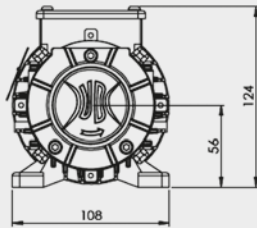

VD 3

VD 6

VD 8

***Dry Rotary Vane
Vacuum Pumps***

***Technical data
and parts lists***

Publication Number:
RDT 4969.P1 May 2021

Technical data and parts lists
ENG

Weight and dimensions

VD 3

weight [single-phase] 5,5 kg
weight [three-phase] 4,9 kg

VD 6

weight [single-phase] 7,8 kg
weight [three-phase] 7,2 kg

VD 8

weight [single phase] 8,3 kg
weight [three-phase] 7,7 kg

		VD 3	VD 6	VD 8				
Nominal capacity Portata nominale Nennsaugvermögen Caudal nominal Débit nominal	50 Hz		6	8				
	m ³ /h	3						
		60 Hz		7.2	9.6			
Vacuum (Abs) Vuoto (Assoluto) Vakuum (abs.) Presión final (absoluta) Vide (absolu)	mbar	< 150 (<120*)	< 150 (<120*)	< 150 (<120*)				
		Voltage Tensione Spannung Voltaje Tension	v	110/230 AC	110/230 AC	110/230 AC		
				Motor power Potenza motore Motorleistung Potencia motor Puissance du moteur	W	120	250	250
						Dimensions Dimensioni Abmessungen Dimensiones Dimensions	mm	50 Hz ~ 3
w	108	158	158					
h	124	124	124					
Total weight Peso totale Gesamtgewicht Peso total Poids total	kg	~ 3	4.9	7.2	7.7			

No.	Parts Name	VD 3		VD 6 - VD 8	
		Standard	Vacuum sealed	Standard	Vacuum sealed
		Quantity Required			
1	Motor	1	1	1	1
3	Motor flange	1	1	1	1
4	Seal ring	-	1	-	1
5	Capacitor (single-phase version)	1	1	1	1
6	OR	-	1	-	1
7	Pump body	1	1	1	1
8	OR	-	1	-	1
9	Rotor	1	1	1	1
10	Vane	3	3	3	3
11	External side cover	1	1	1	1
12	External cover Hex. screw	3	3	4	4
13	Lock washer	3	3	4	4
14	Pump body Hex screw	1	1	1	1
15	1/8" Plug	2	2	-	-
16	1/8" Washer	2	2	-	-
17	Seeger	1	1	1	1
18	Stainless steel suction filter	1	1	1	1
19	3/8" Washer	-	-	2	2
20	3/8" Plug	-	-	2	2
21	Washer	-	-	4	4
OPTIONAL	Silencer	1	1	1	1