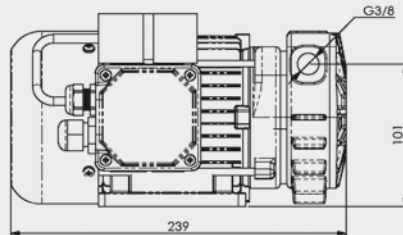

VD 3

VD 6

VD 8

***Dry Rotary Vane
Vacuum Pumps***

***Technical data
and parts lists***

Publication Number:
RDT 4969.P1 May 2021

Technical data and parts lists
ENG

Weight and dimensions

VD 3

weight [single-phase] 5,5 kg
weight [three-phase] 4,9 kg

VD 6

weight [single-phase] 7,8 kg
weight [three-phase] 7,2 kg

VD 8

weight [single phase] 8,3 kg
weight [three-phase] 7,7 kg

		VD 3	VD 6	VD 8				
Nominal capacity Portata nominale Nennsaugvermögen Caudal nominal Débit nominal	50 Hz		6	8				
	m ³ /h	3						
		60 Hz		7.2	9.6			
Vacuum (Abs) Vuoto (Assoluto) Vakuum (abs.) Presión final (absoluta) Vide (absolu)	mbar	< 150 (<120*)	< 150 (<120*)	< 150 (<120*)				
		Voltage Tensione Spannung Voltaje Tension	v	110/230 AC	110/230 AC	110/230 AC		
				Motor power Potenza motore Motorleistung Potencia motor Puissance du moteur	W	120	250	250
						Dimensions Dimensioni Abmessungen Dimensiones Dimensions	mm	50 Hz ~ 3
w	108	158	158					
h	124	124	124					
Total weight Peso totale Gesamtgewicht Peso total Poids total	kg	~ 3	4.9	7.2	7.7			

No.	Parts Name	VD 3		VD 6 - VD 8	
		Standard	Vacuum sealed	Standard	Vacuum sealed
		Quantity Required			
1	Motor	1	1	1	1
3	Motor flange	1	1	1	1
4	Seal ring	-	1	-	1
5	Capacitor (single-phase version)	1	1	1	1
6	OR	-	1	-	1
7	Pump body	1	1	1	1
8	OR	-	1	-	1
9	Rotor	1	1	1	1
10	Vane	3	3	3	3
11	External side cover	1	1	1	1
12	External cover Hex. screw	3	3	4	4
13	Lock washer	3	3	4	4
14	Pump body Hex screw	1	1	1	1
15	1/8" Plug	2	2	-	-
16	1/8" Washer	2	2	-	-
17	Seeger	1	1	1	1
18	Stainless steel suction filter	1	1	1	1
19	3/8" Washer	-	-	2	2
20	3/8" Plug	-	-	2	2
21	Washer	-	-	4	4
OPTIONAL	Silencer	1	1	1	1